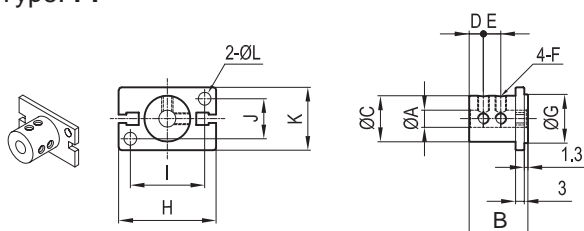

Type: PF

Item	A	B	C	D	E	F	G	H	I	J	K	L
16PF	6	20,5	16	5	6	M4x0,7p	17	34	26	14	22	4,5
20PF	8	25,5	20	7	7	M4x0,7p	21	45	35	16	26	5,5
25PF	10	30,5	25	8	10	M4x0,7p	26	52	40	20	32	6,5
32PF	12	40,5	32	10	15	M4x0,7p	34	60	46	26	40	6,5