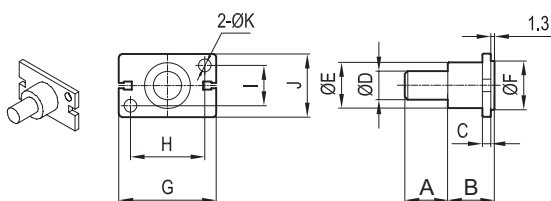

Standard executions		
Version	Code	Item
Mounting with male thread for hand grip $\varnothing$ 16	075058	16PM
Mounting with male thread for hand grip $\varnothing$ 20	075059	20PM
Mounting with male thread for hand grip $\varnothing$ 25	075064	25PM
Mounting with male thread for hand grip $\varnothing$ 32	075065	32PM
Mounting with female thread for hand grip $\varnothing$ 16	075066	16PF
Mounting with female thread for hand grip $\varnothing$ 20	075067	20PF
Mounting with female thread for hand grip $\varnothing$ 25	075068	25PF
Mounting with female thread for hand grip $\varnothing$ 32	075069	32PF

Type: PM

Item	A	B	C	D	E	F	G	H	I	J	K
16PM	15	15	3	10	16	17	34	26	14	22	4,5
20PM	15	15	3	10	18	21	45	35	16	26	5,5
25PM	25	17	5	14	26	26	52	40	20	32	6,5
32PM	25	20	6	16	30	34	60	46	26	40	6,6