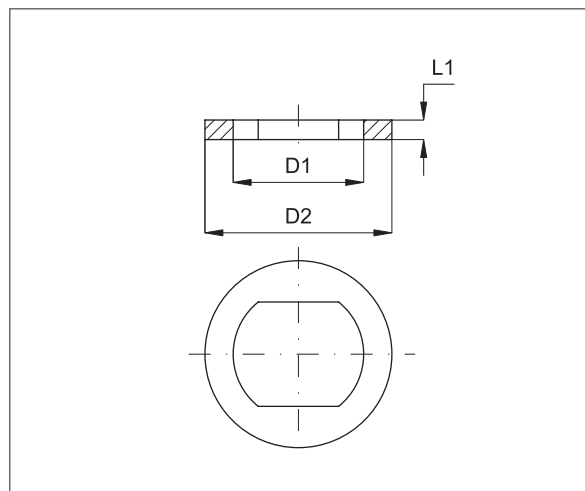

Version	Symbol	Type
In aluminium		RA
In nylon (white)		RN
In copper		RR
In fibre		RF
In unlosable nylon (black, indented)		RB

Series of washers applying to male parallel threads to tighten the female thread.

On request they can be supplied with special dimensions.

How to order: 2RN

2	RN
Thread code	Type

Threads	1/8"	1/4"	3/8"	1/2"	3/4"	1"	M5	1 1/4"	1 1/2"	2"
Code	1	2	3	4	5	6	7	14	12	20

RA Aluminium		RN Nylon		RR Copper		RF Fibre		Dimensions			
Code	Item	Code	Item	Code	Item	Code	Item	Thread	Ext. Ø	Int. Ø	Tightness
022621	1RA	022661	1RN	022641	1RR	022681	1RF	1/8"	14	10	1
022622	2RA	022662	2RN	022642	2RR	022682	1RF	1/4"	17,5	13	1,5
022623	3RA	022663	3RN	022643	3RR	022683	3RF	3/8"	22	17	1,5
022624	4RA	022664	4RN	022644	4RR	022684	4RF	1/2"	27	21	1,5
022625	5RA	022665	5RN	022645	5RR	022685	5RF	3/4"	32	27	1,5
022626	6RA	022666	6RN	022646	6RR	022686	6RF	1"	39	33	1,5
-	14RA	-	14RN	022647	14RR	-	14RF	1 1/4"	50	42	1,5
022628	12RA	-	12RN	022648	12RR	-	12RF	1 1/2"	55	48	1,5
-	20RA	-	20RN	022649	20RR	-	20RF	2"	70	60	1,5
022630	7RA	022670	7RN	022650	7RR	022690	7RF	M5	8,5	5	1

RB Unlosable Nylon		Dimensions			
Code	Item	Thread	D ₁	D ₂	L ₁
022691	1RB	1/8"	10	14	2
022692	2RB	1/4"	13,2	18	2
022693	3RB	3/8"	17	22	2
022694	4RB	1/2"	21,5	26	2,5
022695	7RB	M5	5	9	1,5