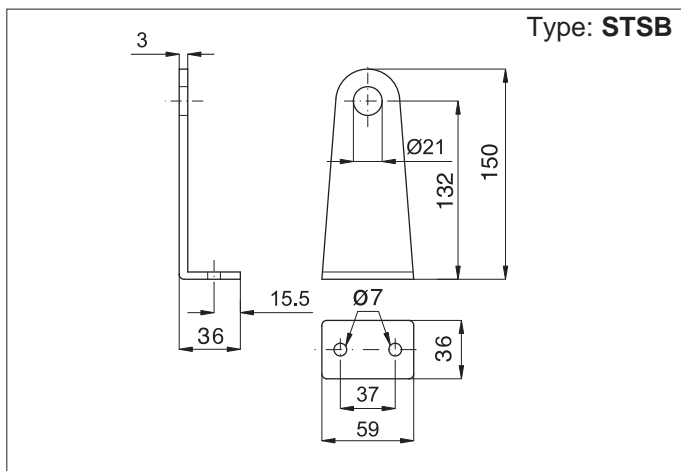

Version	Symbol	Type
Mounting bracket		STSB
Bracket/tank connection fitting		PRSB
Semi-automatic condense drain valve		VCSB

Series of accessories for the mounting (bracket and fitting) and the use (condense drain valve) of the reservoirs.