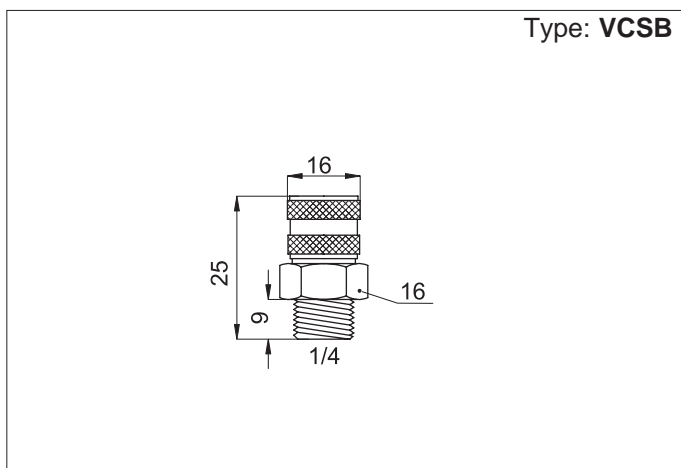

Version	Symbol	Type
Mounting bracket		STSB
Bracket/tank connection fitting		PRSB
Semi-automatic condense drain valve		VCSB

Series of accessories for the mounting (bracket and fitting) and the use (condense drain valve) of the reservoirs.

Code	Item
050601	STSB

Material: Zinc plated steel

Code	Item
050603	PRSB

Material: Nickel plated brass

Code	Item
050602	VCSB

Material: Acetal resin