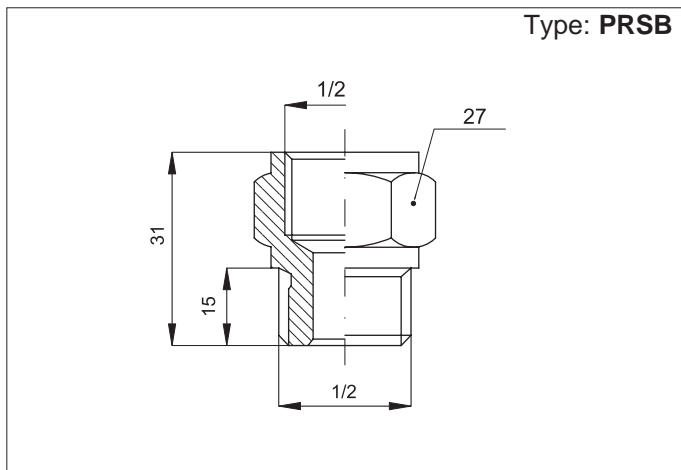

Version	Symbol	Type
Mounting bracket		STSB
Bracket/tank connection fitting		PRSB
Semi-automatic condense drain valve		VCSB

Series of accessories for the mounting (bracket and fitting) and the use (condense drain valve) of the reservoirs.

Code	Item
050601	STSB

Material: Zinc plated steel

Code	Item
050603	PRSB

Material: Nickel plated brass

Code	Item
050602	VCSB

Material: Acetal resin